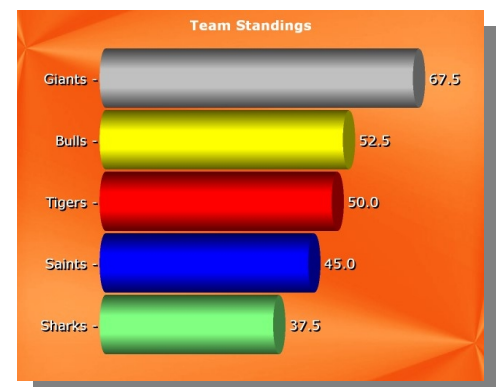

Of course, standard opinion polling features are provided, but Synthesis allows you to assign a correct answer and to track individuals based on percent correct.

Additionally, you can assign points to questions effectively weighting each question, and can track individual scores based on points.

Assigning a clock, points, and periods turns your quiz into team based competition where the fastest correct answers are rewarded most.

At any point during the presentation, you can display Team Standings and even individual standings with just two keystrokes. The system even comes with a built in Jeopardy style game board.