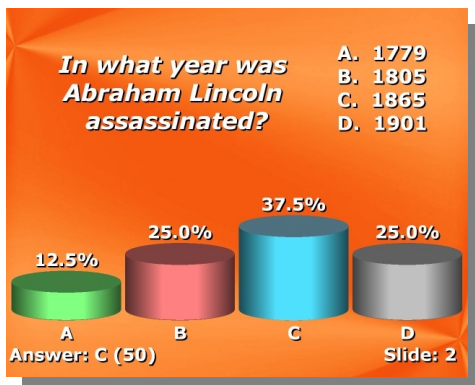

Synthesis XPw

Interactive Presentations

with tools for

Learning & Education

The Choice Of Professionals

Synthesis XPw is one of three applications that make up the ComTec XPw software family. All three XPw products are designed for use with the Fleetwood Reply® Worldwide and Reply Mini® wireless response systems. They are also backward compatible with Standard Reply® hardware systems.

As a complete audience polling package, Synthesis XPw provides all you need to create and present your interactive learning presentations. An easy-to-use reporting module provides a variety of reports that can be viewed, printed, and saved in multiple popular formats.

Synthesis offers a variety of graph options for data visualization and allows you to easily insert photos, videos, and music to help make your point. The package comes with an assortment of slide backgrounds and mp3 music files, but using your own multimedia is a simple point & click.

When you need to add interactivity to your general presentation, Synthesis is an excellent tool. However, Synthesis XPw's true strength is in a sub-set of features that facilitate learning, comprehension, and retention.

Of course, standard opinion polling features are provided, but Synthesis allows you to assign a correct answer and to track individuals based on percent correct.

Additionally, you can assign points to questions effectively weighting each question, and can track individual scores based on points.

While two people may have both scored 90% correct, one might have 2400 points as compared to the other having 1900. In this case, the first person got more of the difficult questions correct.

Synthesis allows you to easily create teams and to then assign people to those teams. You can also add a count down clock and to split the clock into periods for "fastest correct".

Assigning a clock, points, and periods turns your quiz into team based competition where the fastest correct answers are rewarded most.

At any point during the presentation, you can display Team Standings and even individual standings with just two keystrokes. The system even comes with a built in Jeopardy style game board.